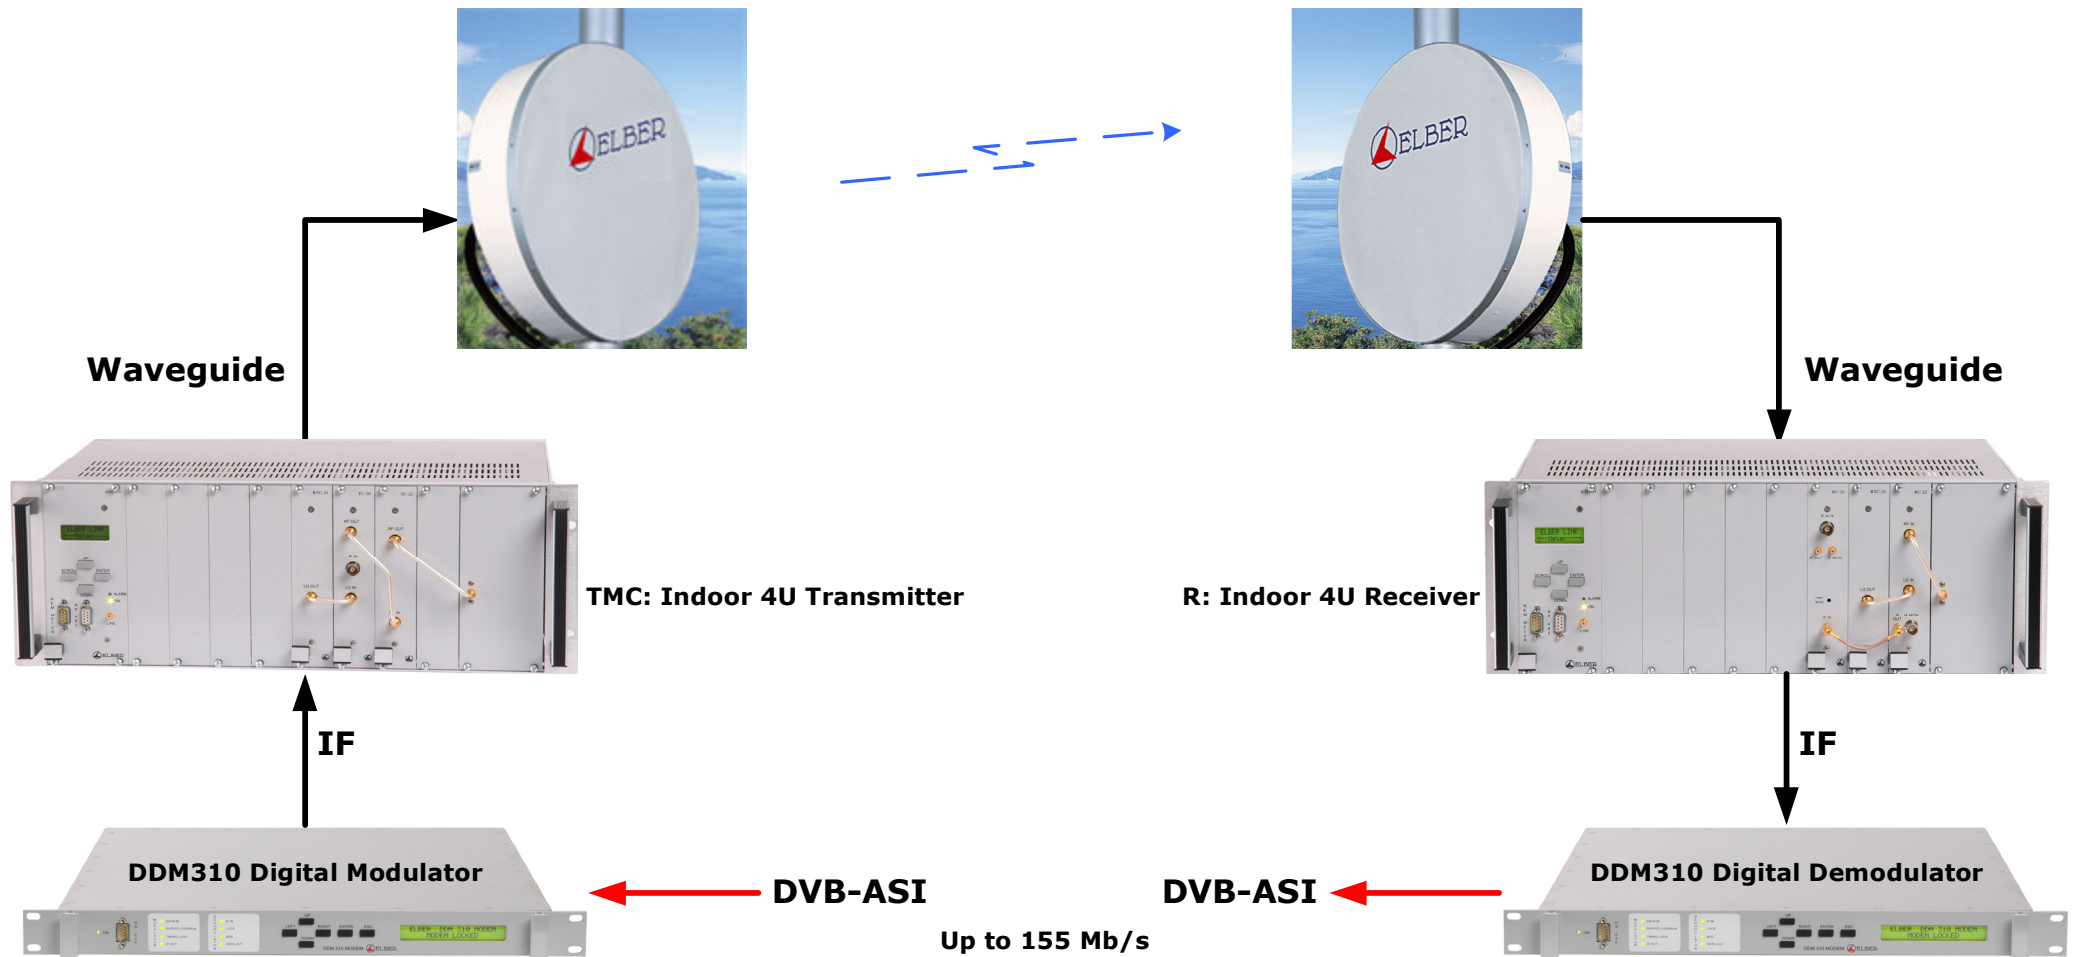

Author: Elber Eng. Department

Title: Fixed Link

www.Elber.com

Digital Indoor Slim Line Version

Author: Elber Eng. Department

Title: Fixed Link

www.Elber.com

Digital Indoor Modular Version

Author: Elber Eng. Department
Title: Fixed Link

www.Elber.com

Digital Split-type Version

Author: Elber Eng. Department

Title: Fixed Link

www.Elber.com

Analogue to Digital Up-Gradable Split

**TX RF HEAD
(EXTERNAL)**

**RG216 coaxial cable
≤ 200m**

**RX RF HEAD
(EXTERNAL)**

**RG216 coaxial cable
≤ 200m**

IF + DC + CONTROL DATA

IF + DC + CONTROL DATA

**TCU/R/I: Control Unit with external
IF input**

**RCU/R/I: Control Unit with IF input
only**

DDM310 Digital Modulator

DDM310 Digital Demodulator

**DVB-ASI
IN**

**DVB-ASI
OUT**

IF

IF

Analogue Indoor Modular Version with MODEM 2GHz

Analogue Split-type Version with Intermediate Hop