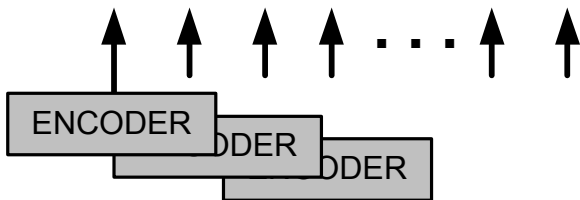

Digital Split-type Version with Intermediate Hop

Digital Bi-Directional Split-type Version

Multiplexed Input - Digital Split-type Version

**TX RF HEAD
(EXTERNAL)**

**RG216 coaxial cable
≤ 200m**

**RX RF HEAD
(EXTERNAL)**

**RG216 coaxial cable
≤ 200m**

IF + DC + CONTROL DATA

IF + DC + CONTROL DATA

Digital Indoor Slim Line Version c/w Multiplexer

Digital Indoor Slim Line Version with DVB-T MUX

Digital Split-type Version with DVB-T MUX