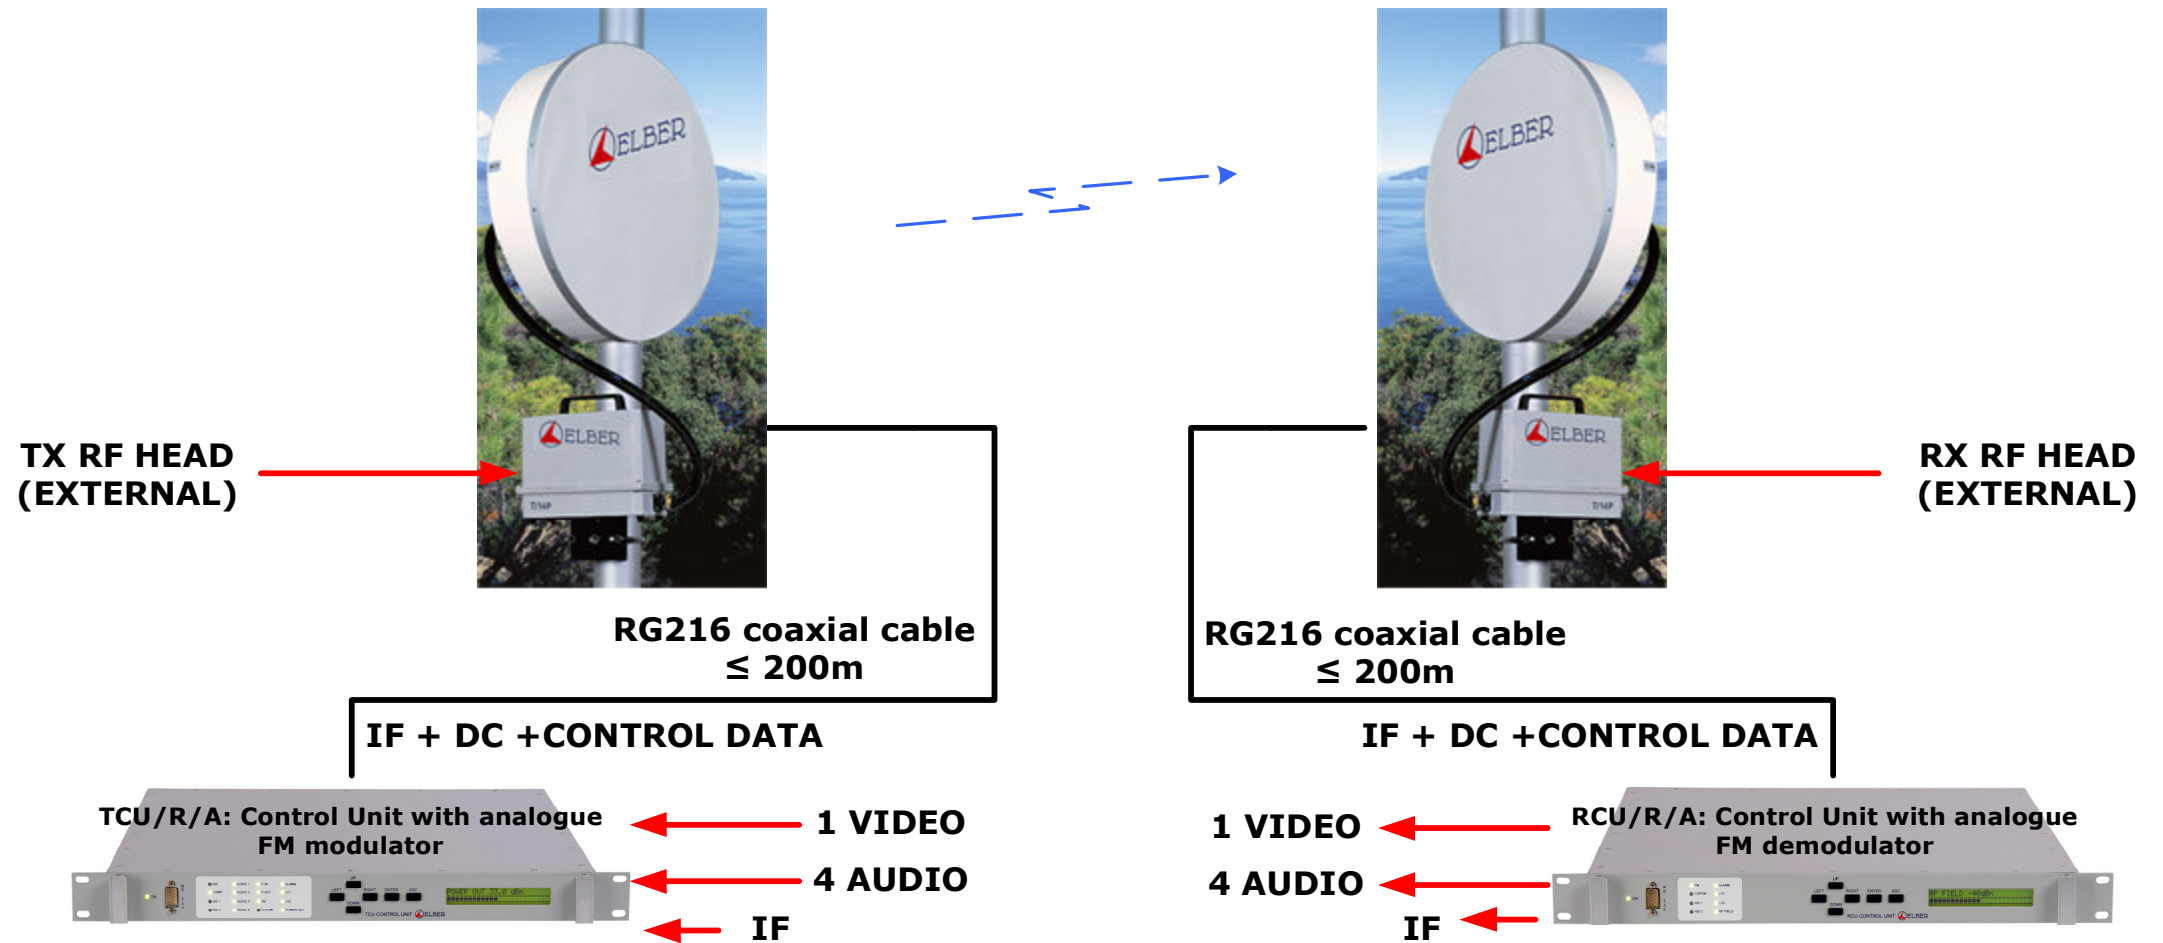

Analogue Split-type Version

Author: Elber Eng. Department

Title: Fixed Link

www.Elber.com