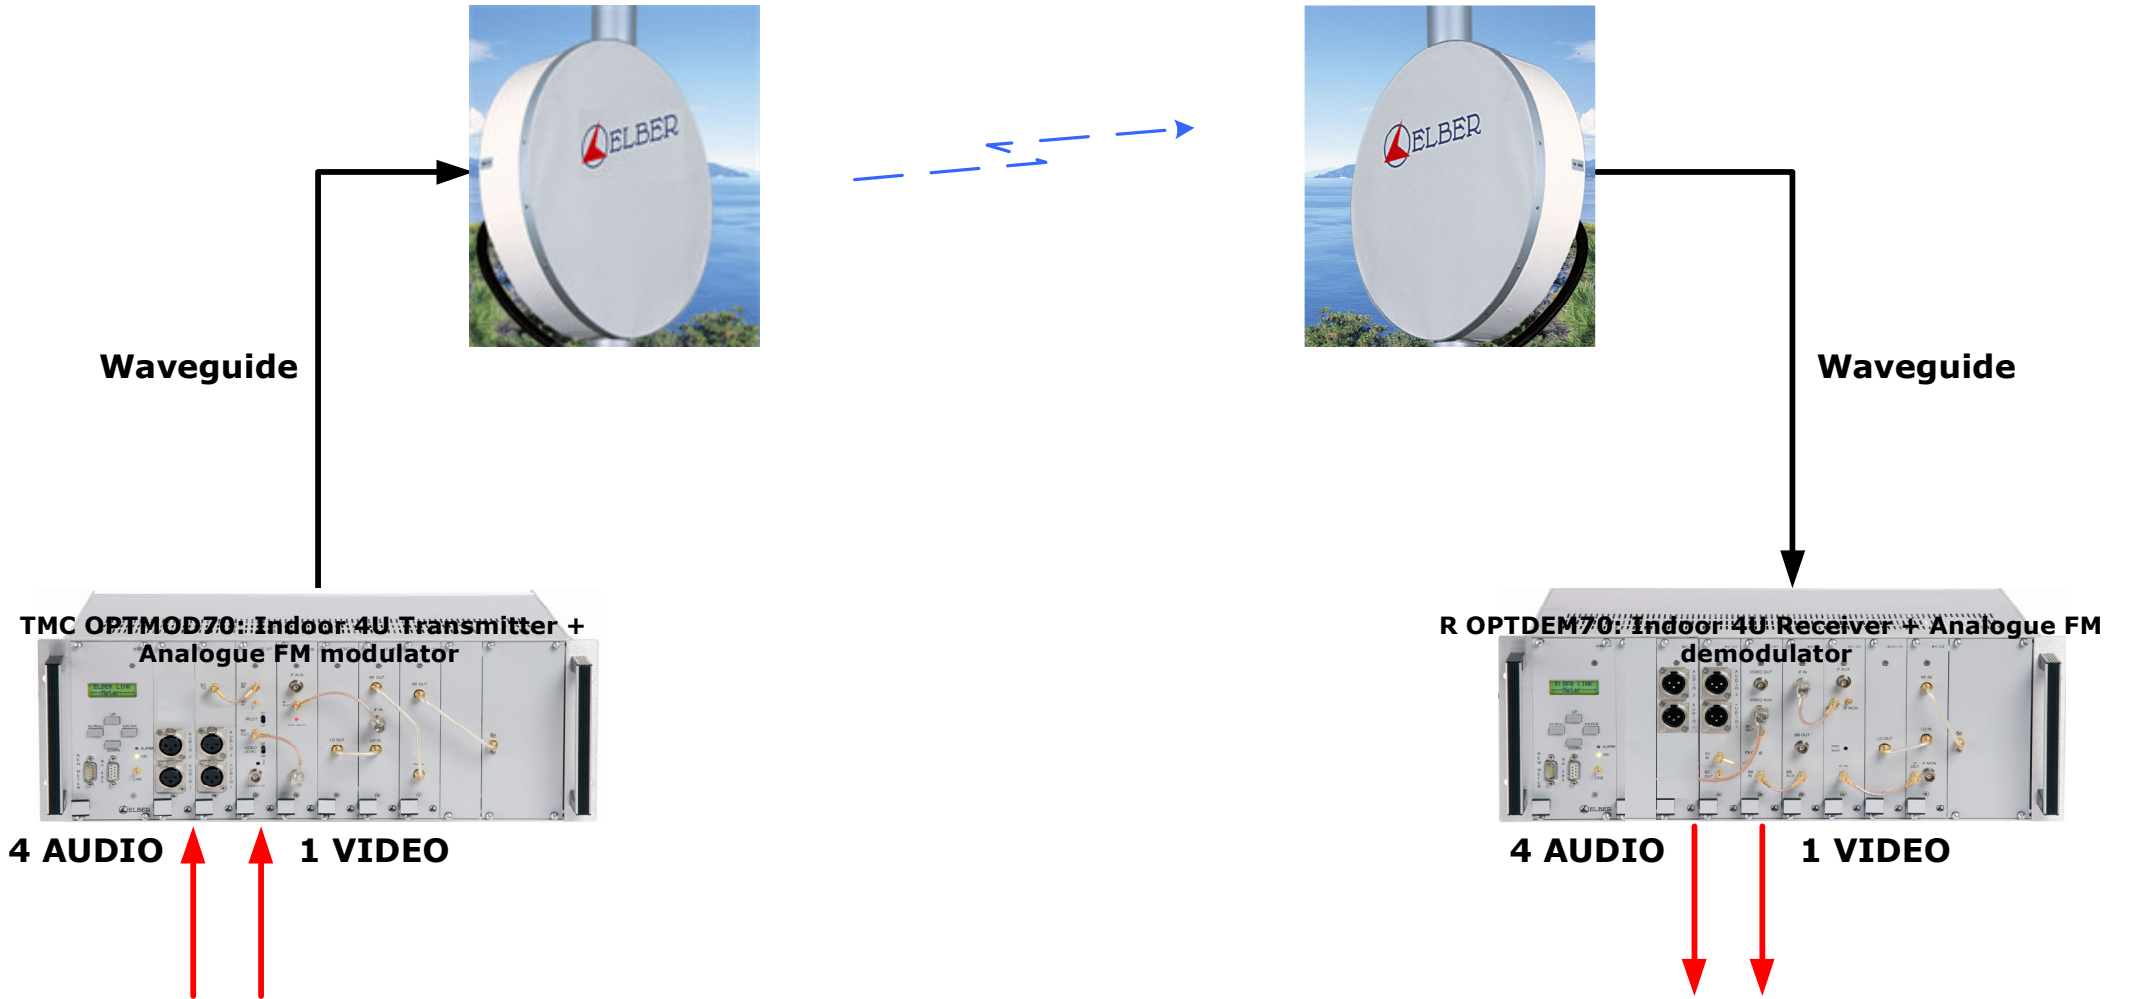

Author: Elber Eng. Department

Title: Fixed Link

www.Elber.com

Analogue Split-type Version

Author: Elber Eng. Department

Title: Fixed Link

www.Elber.com

Analogue Indoor Modular Version

Author: Elber Eng. Department

Title: Fixed Link

www.Elber.com

Digital Indoor Slim Line Version

Author: Elber Eng. Department

Title: Fixed Link

www.Elber.com

Digital Indoor Modular Version

Author: Elber Eng. Department
Title: Fixed Link

www.Elber.com

Digital Split-type Version

Author: Elber Eng. Department

Title: Fixed Link

www.Elber.com

Analogue to Digital Up-Gradable Split

**TX RF HEAD
(EXTERNAL)**

**RG216 coaxial cable
≤ 200m**

**RX RF HEAD
(EXTERNAL)**

**RG216 coaxial cable
≤ 200m**

IF + DC + CONTROL DATA

IF + DC + CONTROL DATA

**TCU/R/I: Control Unit with external
IF input**

**RCU/R/I: Control Unit with IF input
only**