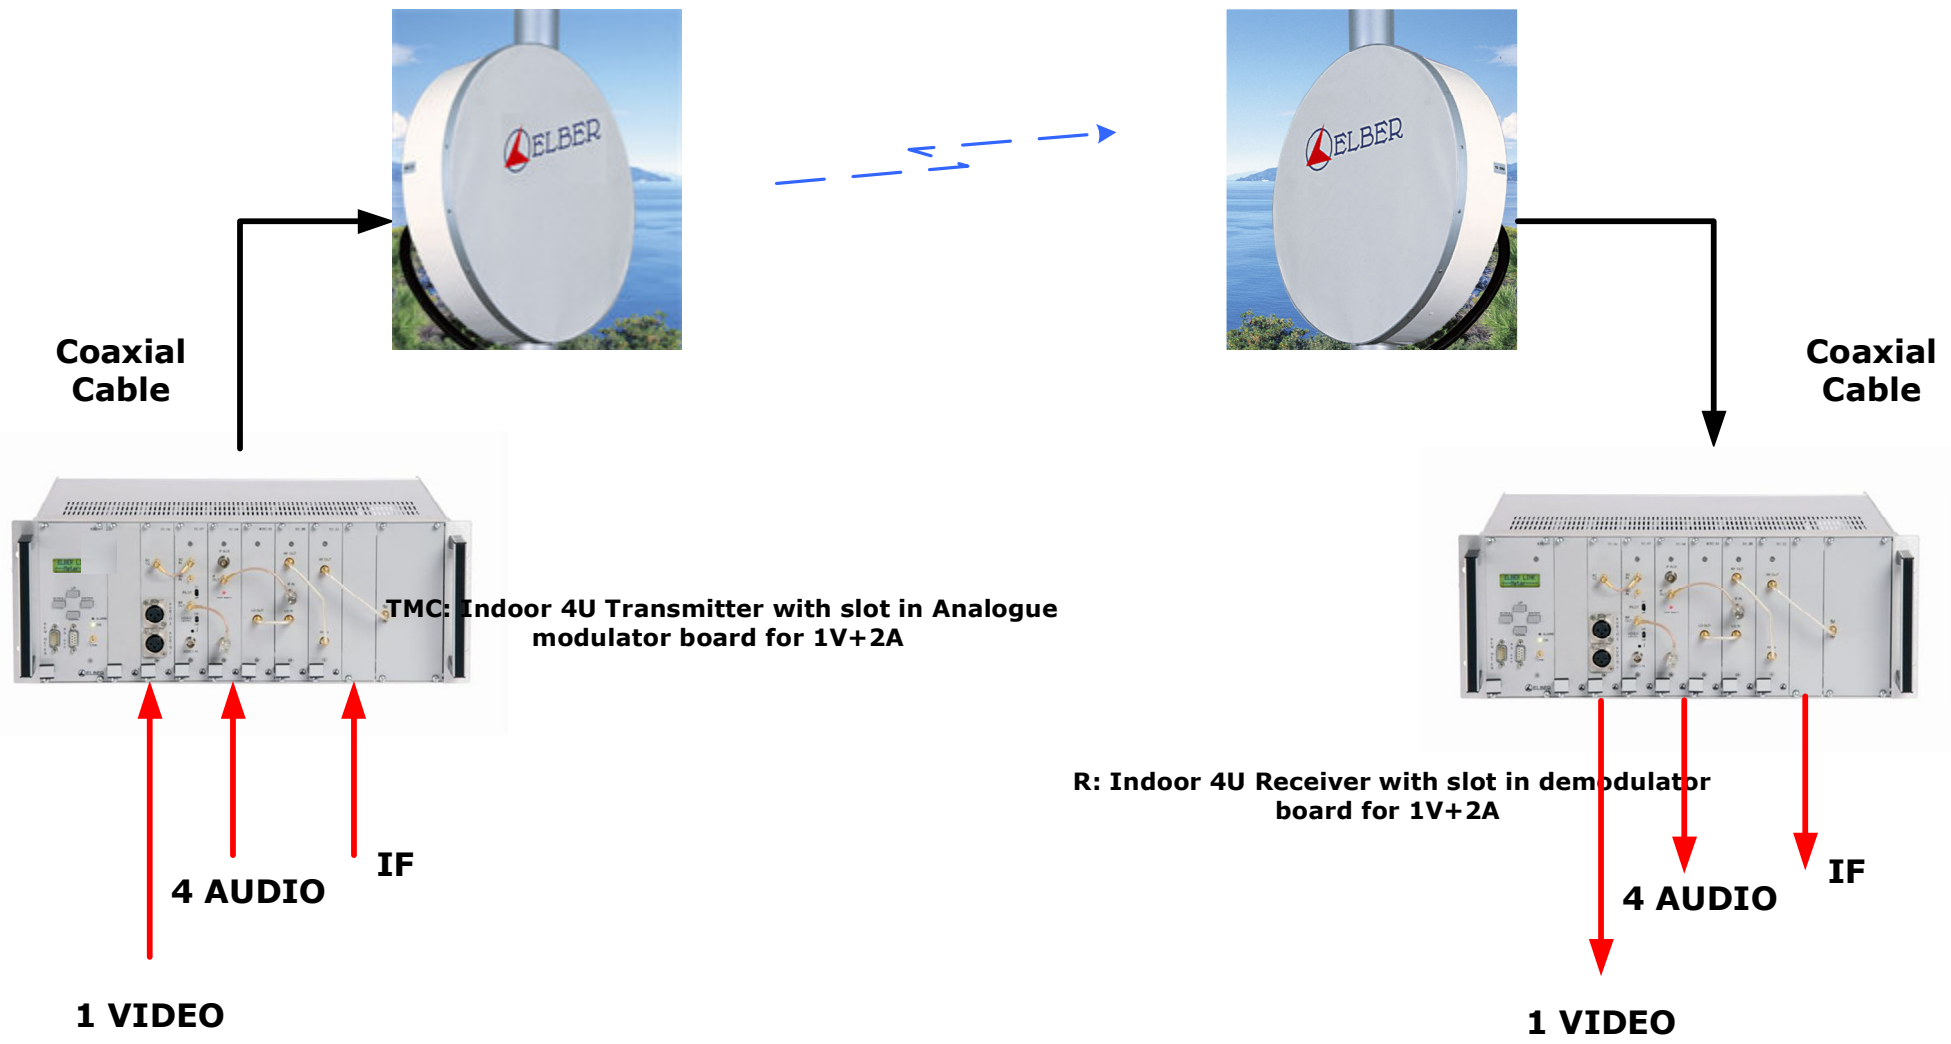

**RG216 coaxial cable
≤ 200m**

**RX RF HEAD
(EXTERNAL)**

**RG216 coaxial cable
≤ 200m**

IF + DC + CONTROL DATA

IF + DC + CONTROL DATA

**TCU/R/I: Control Unit with external
IF input**

**RCU/R/I: Control Unit with IF input
only**

DDM310 Digital Modulator

DDM310 Digital Demodulator

**DVB-ASI
IN**

**DVB-ASI
OUT**

IF

IF

Analogue Indoor Modular Version with MODEM 2GHz

Analogue Split-type Version with Intermediate Hop

Digital Split-type Version with Intermediate Hop

Digital Bi-Directional Split-type Version

Multiplexed Input - Digital Split-type Version

**TX RF HEAD
(EXTERNAL)**

**RG216 coaxial cable
≤ 200m**

**RX RF HEAD
(EXTERNAL)**

**RG216 coaxial cable
≤ 200m**

IF + DC + CONTROL DATA

IF + DC + CONTROL DATA

Digital Indoor Slim Line Version c/w Multiplexer

Digital Indoor Slim Line Version with DVB-T MUX

Digital Split-type Version with DVB-T MUX