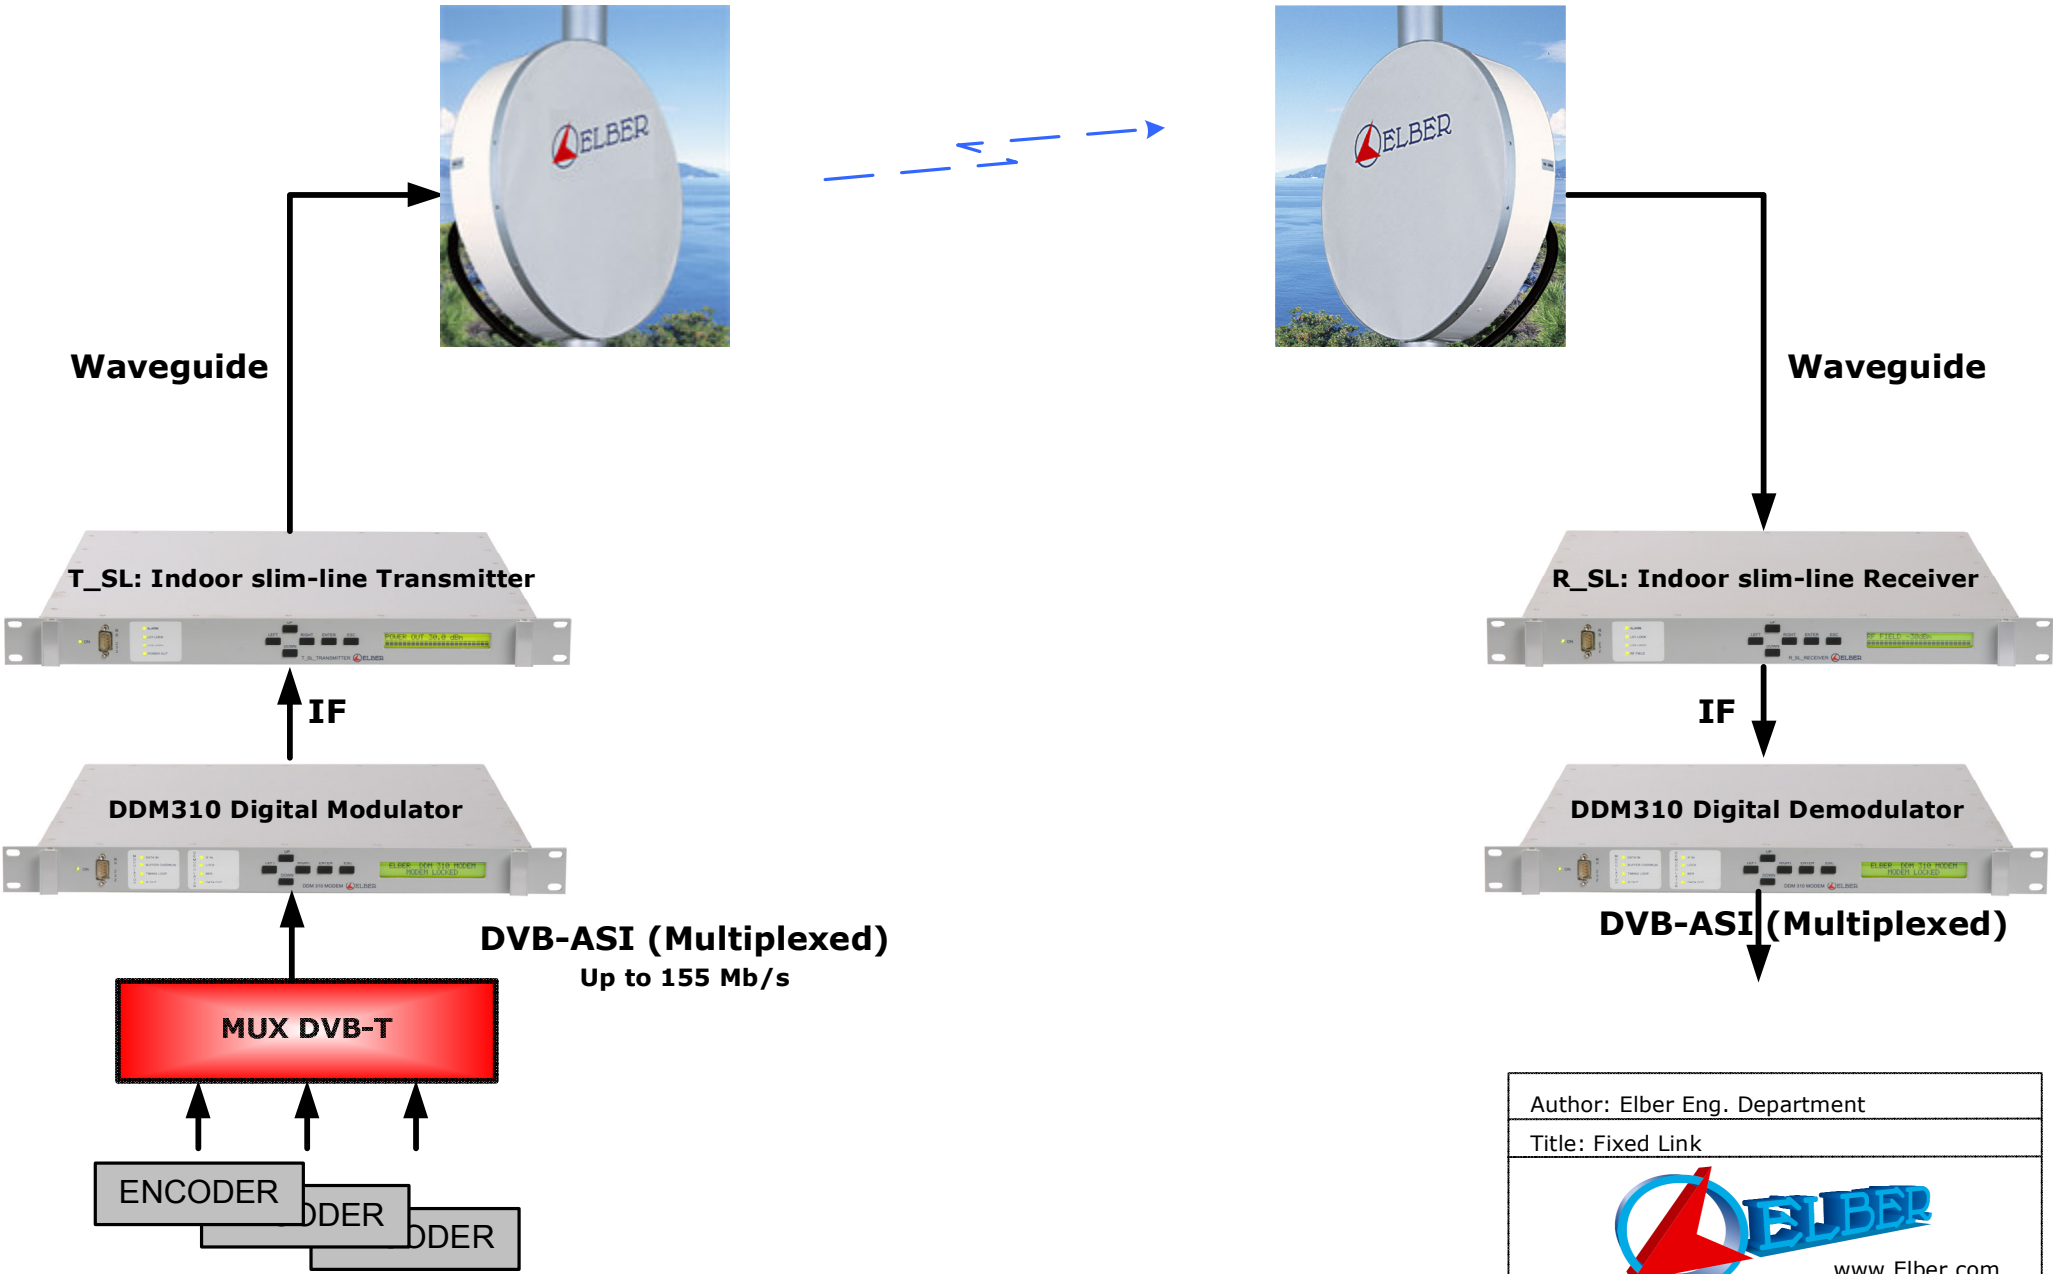

**RG216 coaxial cable
≤ 200m**

**RX RF HEAD
(EXTERNAL)**

**RG216 coaxial cable
≤ 200m**

IF + DC + CONTROL DATA

IF + DC + CONTROL DATA

**TCU/R/I: Control Unit with external
IF input**

**RCU/R/I: Control Unit with IF input
only**

DDM310 Digital Modulator

DDM310 Digital Demodulator

**DVB-ASI
IN**

**DVB-ASI
OUT**

IF

IF

Analogue Indoor Modular Version with MODEM 2GHz

Analogue Split-type Version with Intermediate Hop

Digital Split-type Version with Intermediate Hop

Digital Bi-Directional Split-type Version

Multiplexed Input - Digital Split-type Version

**TX RF HEAD
(EXTERNAL)**

**RG216 coaxial cable
≤ 200m**

**RX RF HEAD
(EXTERNAL)**

**RG216 coaxial cable
≤ 200m**

IF + DC + CONTROL DATA

IF + DC + CONTROL DATA

Digital Indoor Slim Line Version c/w Multiplexer

Digital Indoor Slim Line Version with DVB-T MUX

Digital Split-type Version with DVB-T MUX