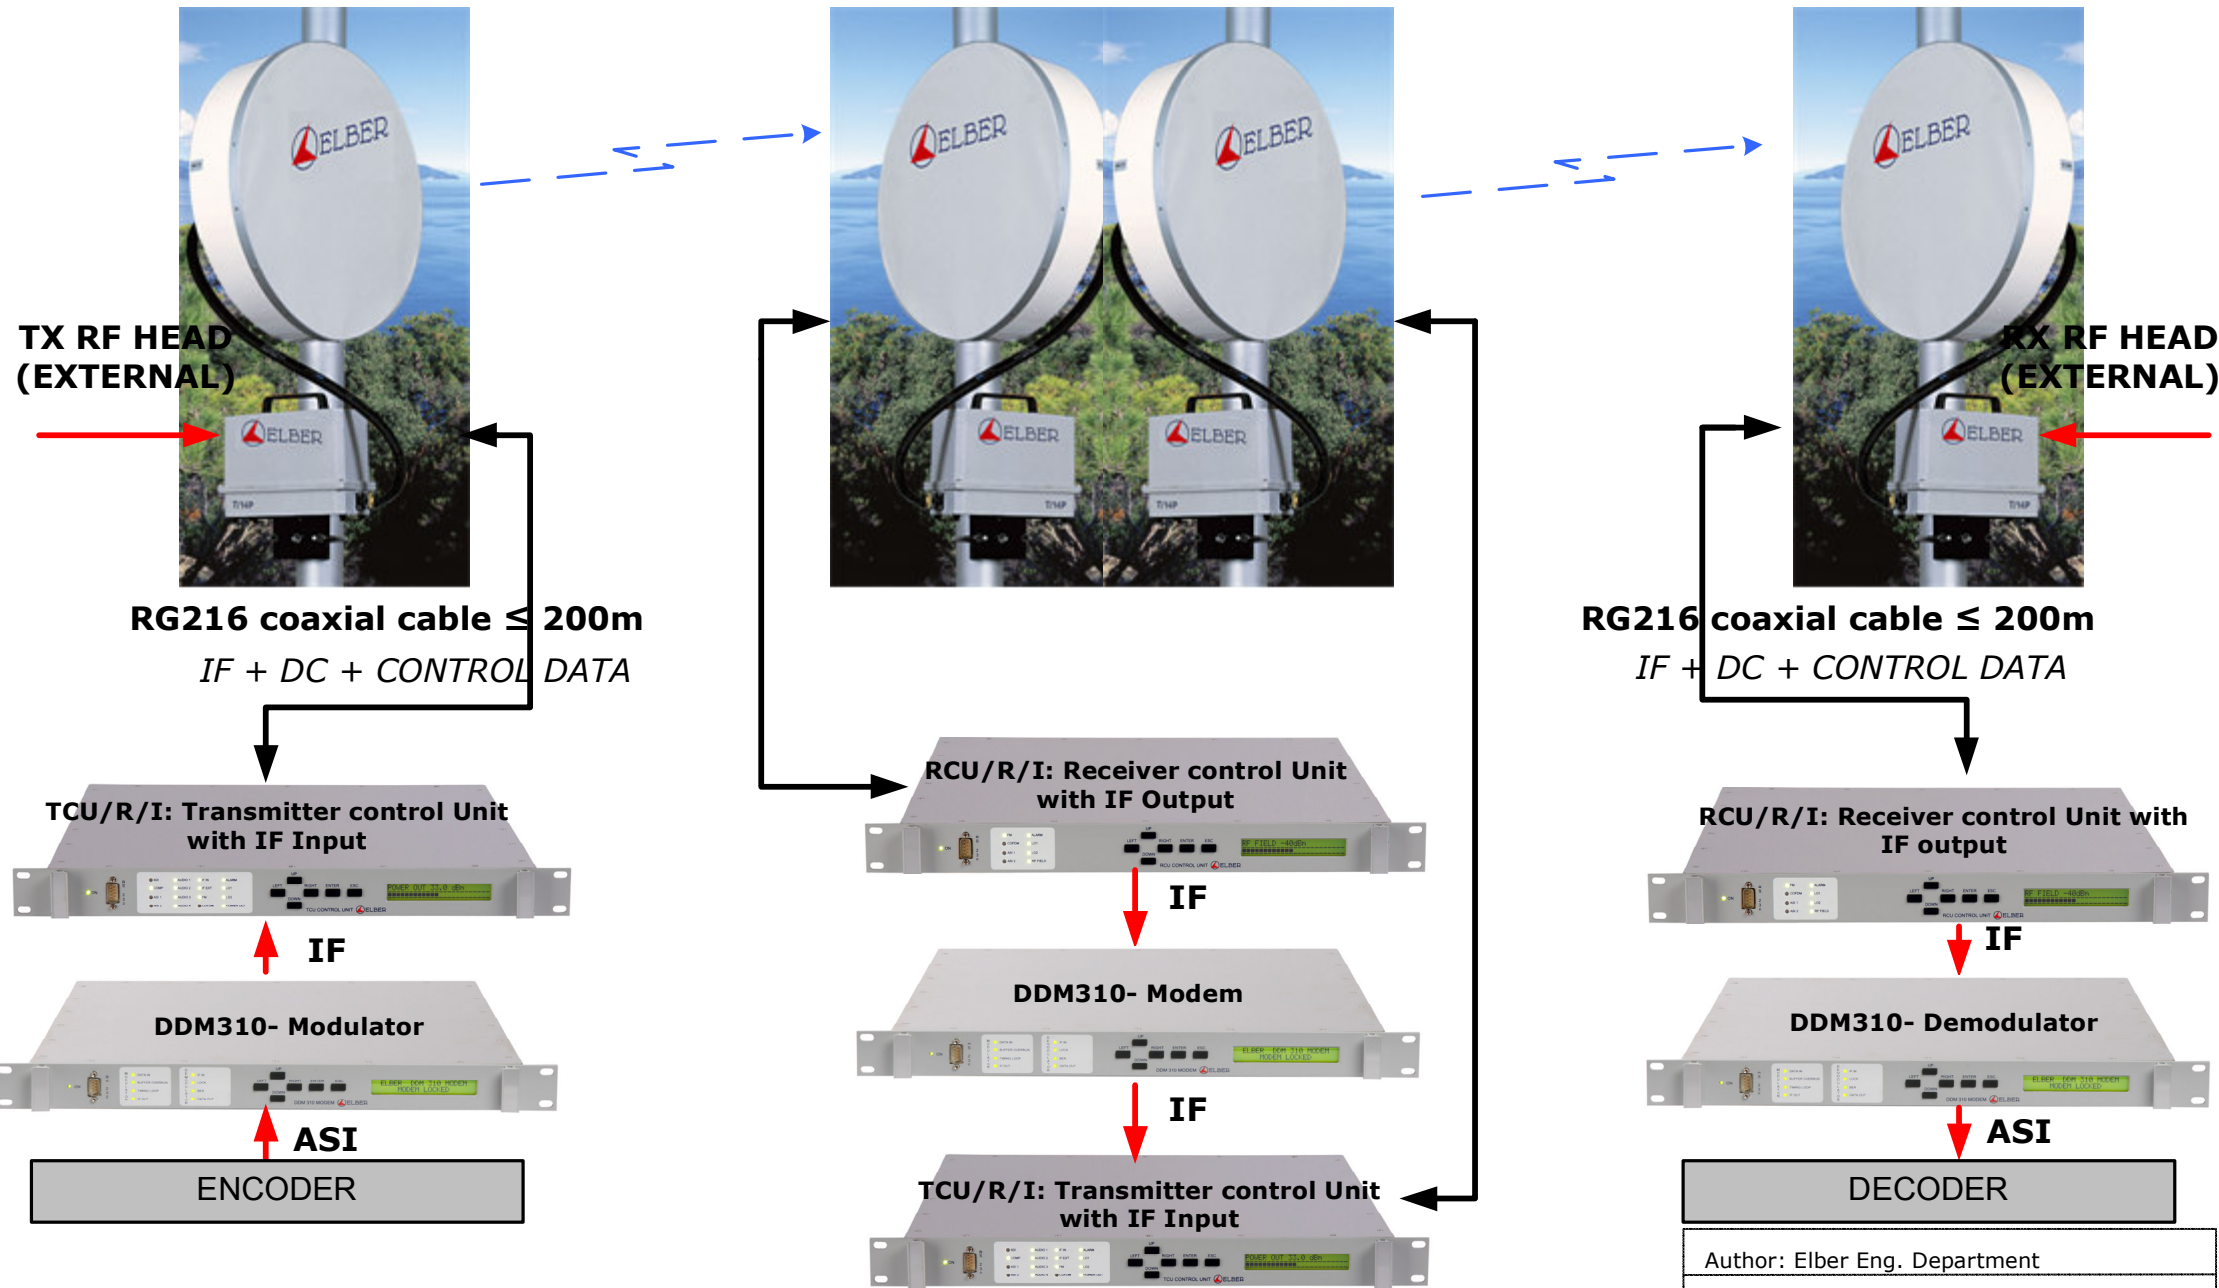

**RG216 coaxial cable
≤ 200m**

**RX RF HEAD
(EXTERNAL)**

**RG216 coaxial cable
≤ 200m**

IF + DC + CONTROL DATA

IF + DC + CONTROL DATA

**TCU/R/I: Control Unit with external
IF input**

**RCU/R/I: Control Unit with IF input
only**

DDM310 Digital Modulator

DDM310 Digital Demodulator

**DVB-ASI
IN**

**DVB-ASI
OUT**

IF

IF

Analogue Indoor Modular Version with MODEM 2GHz

Analogue Split-type Version with Intermediate Hop

Digital Split-type Version with Intermediate Hop

Digital Bi-Directional Split-type Version

Multiplexed Input - Digital Split-type Version

**TX RF HEAD
(EXTERNAL)**

**RG216 coaxial cable
≤ 200m**

**RX RF HEAD
(EXTERNAL)**

**RG216 coaxial cable
≤ 200m**

IF + DC + CONTROL DATA

IF + DC + CONTROL DATA

Digital Indoor Slim Line Version c/w Multiplexer

Digital Indoor Slim Line Version with DVB-T MUX

Digital Split-type Version with DVB-T MUX