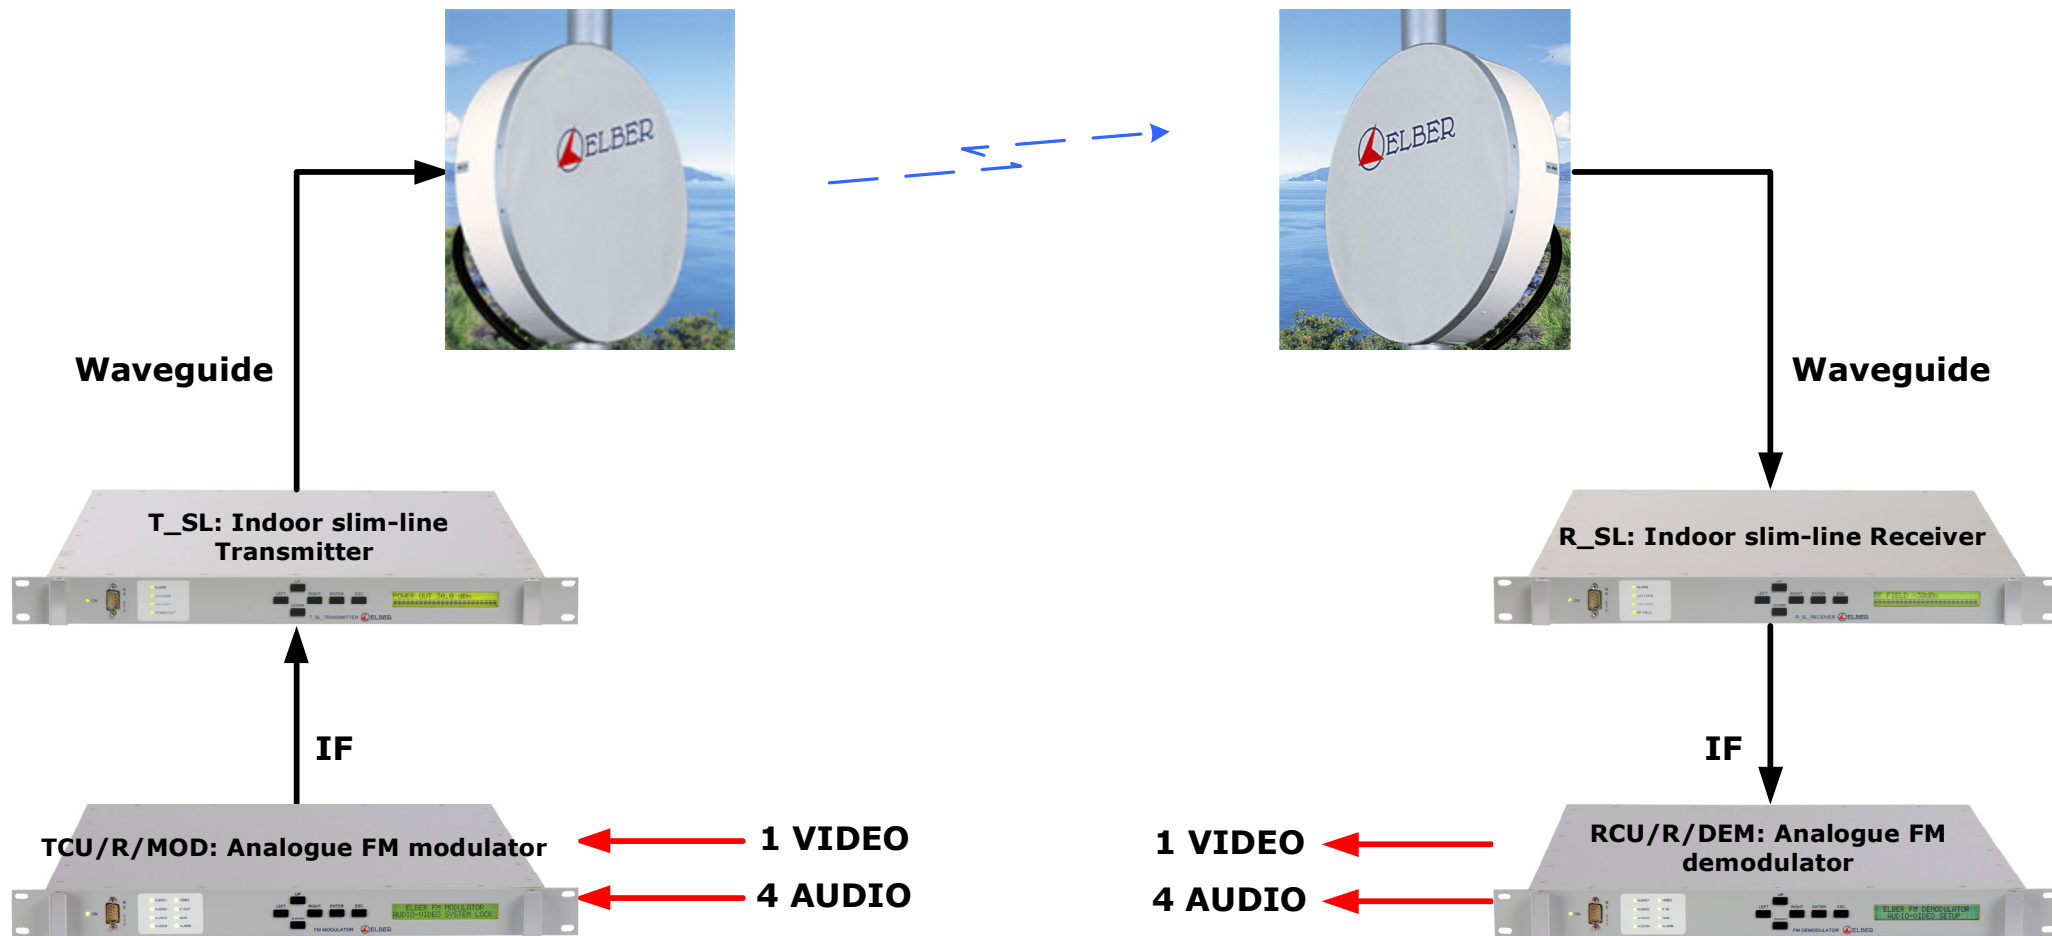

Author: Elber Eng. Department

Title: Fixed Link

www.Elber.com

Analogue Split-type Version

Author: Elber Eng. Department

Title: Fixed Link

www.Elber.com

Analogue Indoor Modular Version

Author: Elber Eng. Department

Title: Fixed Link

www.Elber.com

Digital Indoor Slim Line Version

Author: Elber Eng. Department

Title: Fixed Link

www.Elber.com

Digital Indoor Modular Version

Author: Elber Eng. Department
Title: Fixed Link

www.Elber.com

Digital Split-type Version

Author: Elber Eng. Department

Title: Fixed Link

www.Elber.com

Analogue to Digital Up-Gradable Split

**TX RF HEAD
(EXTERNAL)**

**RG216 coaxial cable
≤ 200m**

**RX RF HEAD
(EXTERNAL)**

**RG216 coaxial cable
≤ 200m**

IF + DC + CONTROL DATA

IF + DC + CONTROL DATA

**TCU/R/I: Control Unit with external
IF input**

**RCU/R/I: Control Unit with IF input
only**