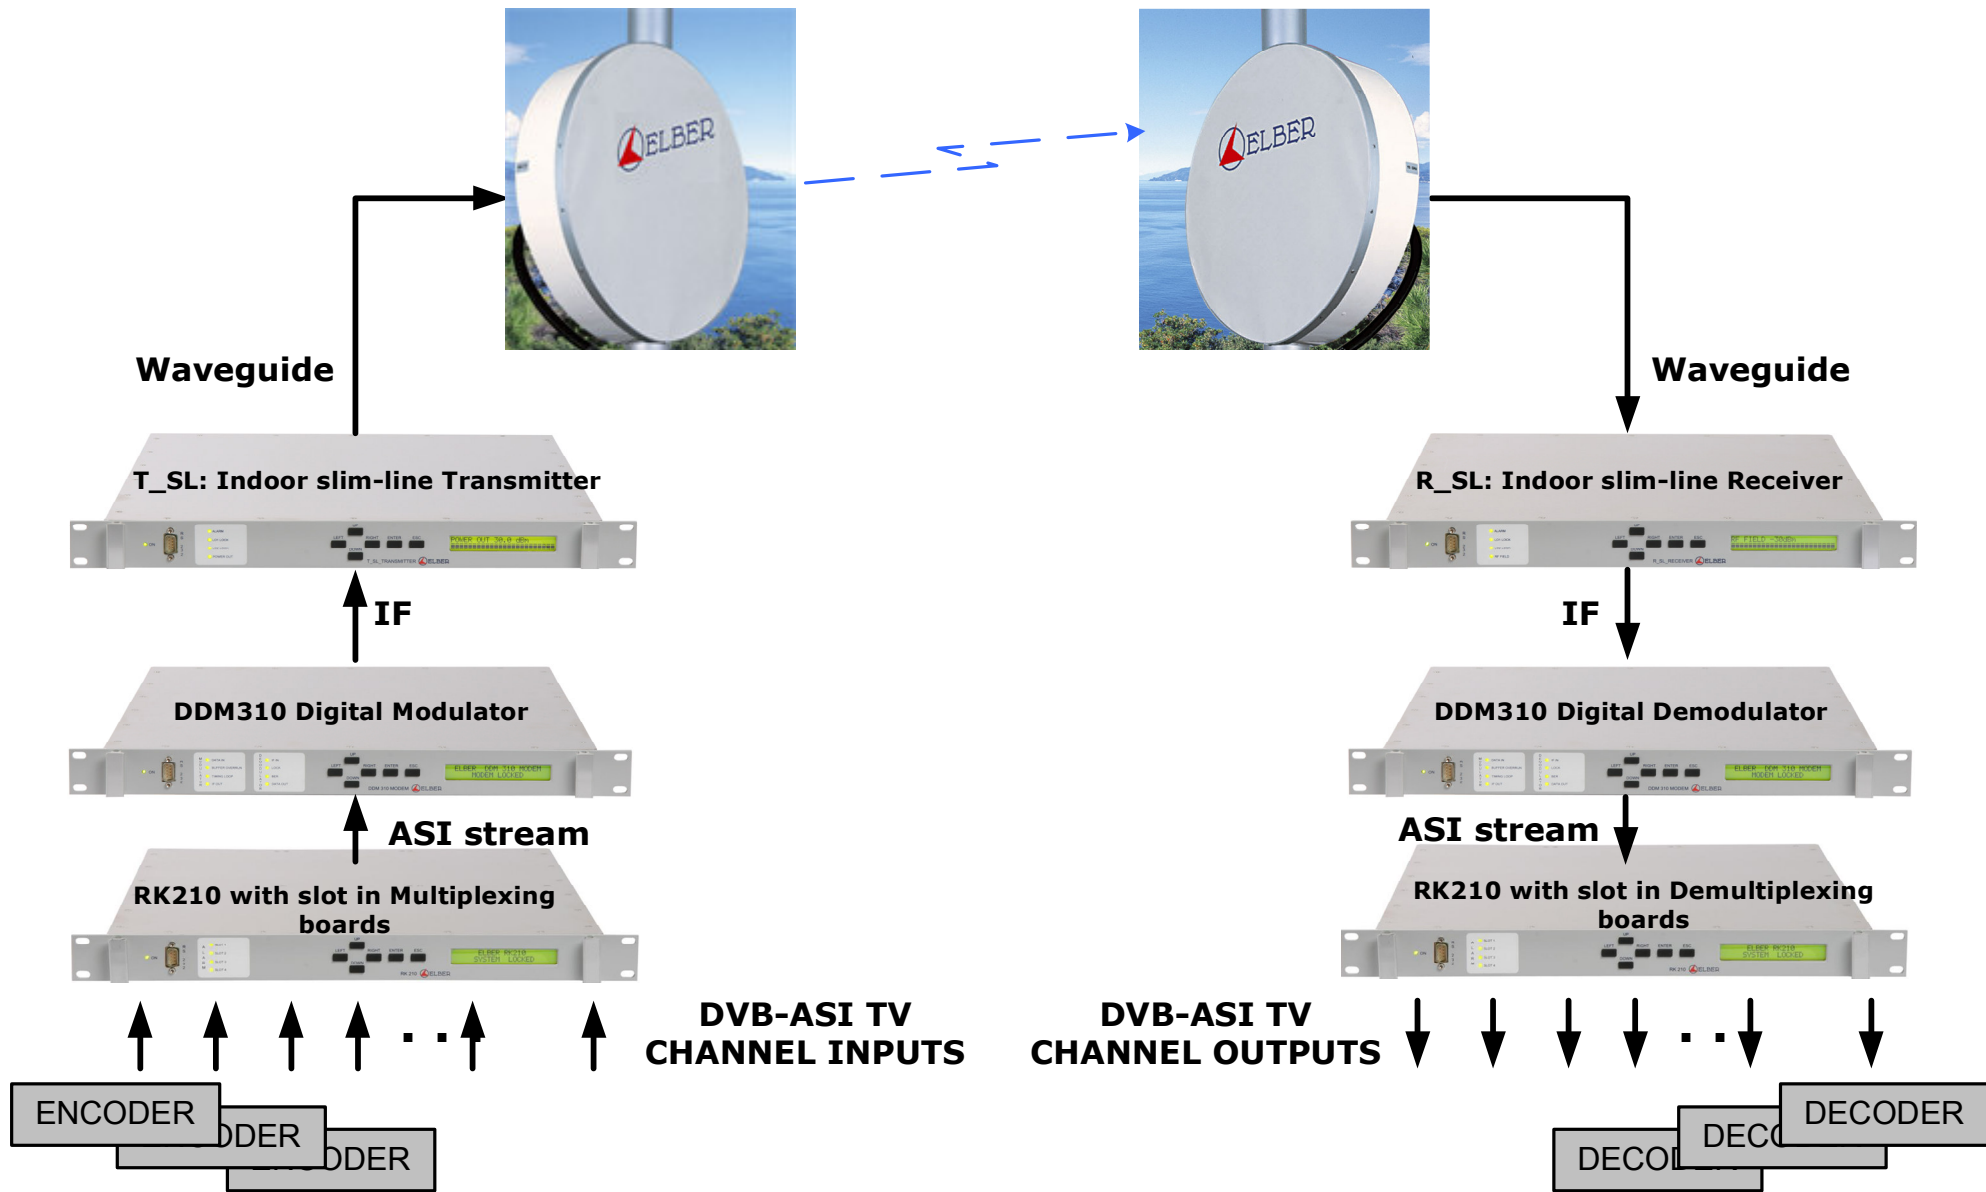

**RG216 coaxial cable
≤ 200m**

**RX RF HEAD
(EXTERNAL)**

**RG216 coaxial cable
≤ 200m**

IF + DC + CONTROL DATA

IF + DC + CONTROL DATA

**TCU/R/I: Control Unit with external
IF input**

**RCU/R/I: Control Unit with IF input
only**

DDM310 Digital Modulator

DDM310 Digital Demodulator

**DVB-ASI
IN**

**DVB-ASI
OUT**

IF

IF

Analogue Indoor Modular Version with MODEM 2GHz

Analogue Split-type Version with Intermediate Hop

Digital Split-type Version with Intermediate Hop

Digital Bi-Directional Split-type Version

Multiplexed Input - Digital Split-type Version

**TX RF HEAD
(EXTERNAL)**

**RG216 coaxial cable
≤ 200m**

**RX RF HEAD
(EXTERNAL)**

**RG216 coaxial cable
≤ 200m**

IF + DC + CONTROL DATA

IF + DC + CONTROL DATA

Digital Indoor Slim Line Version c/w Multiplexer

Digital Indoor Slim Line Version with DVB-T MUX

Digital Split-type Version with DVB-T MUX