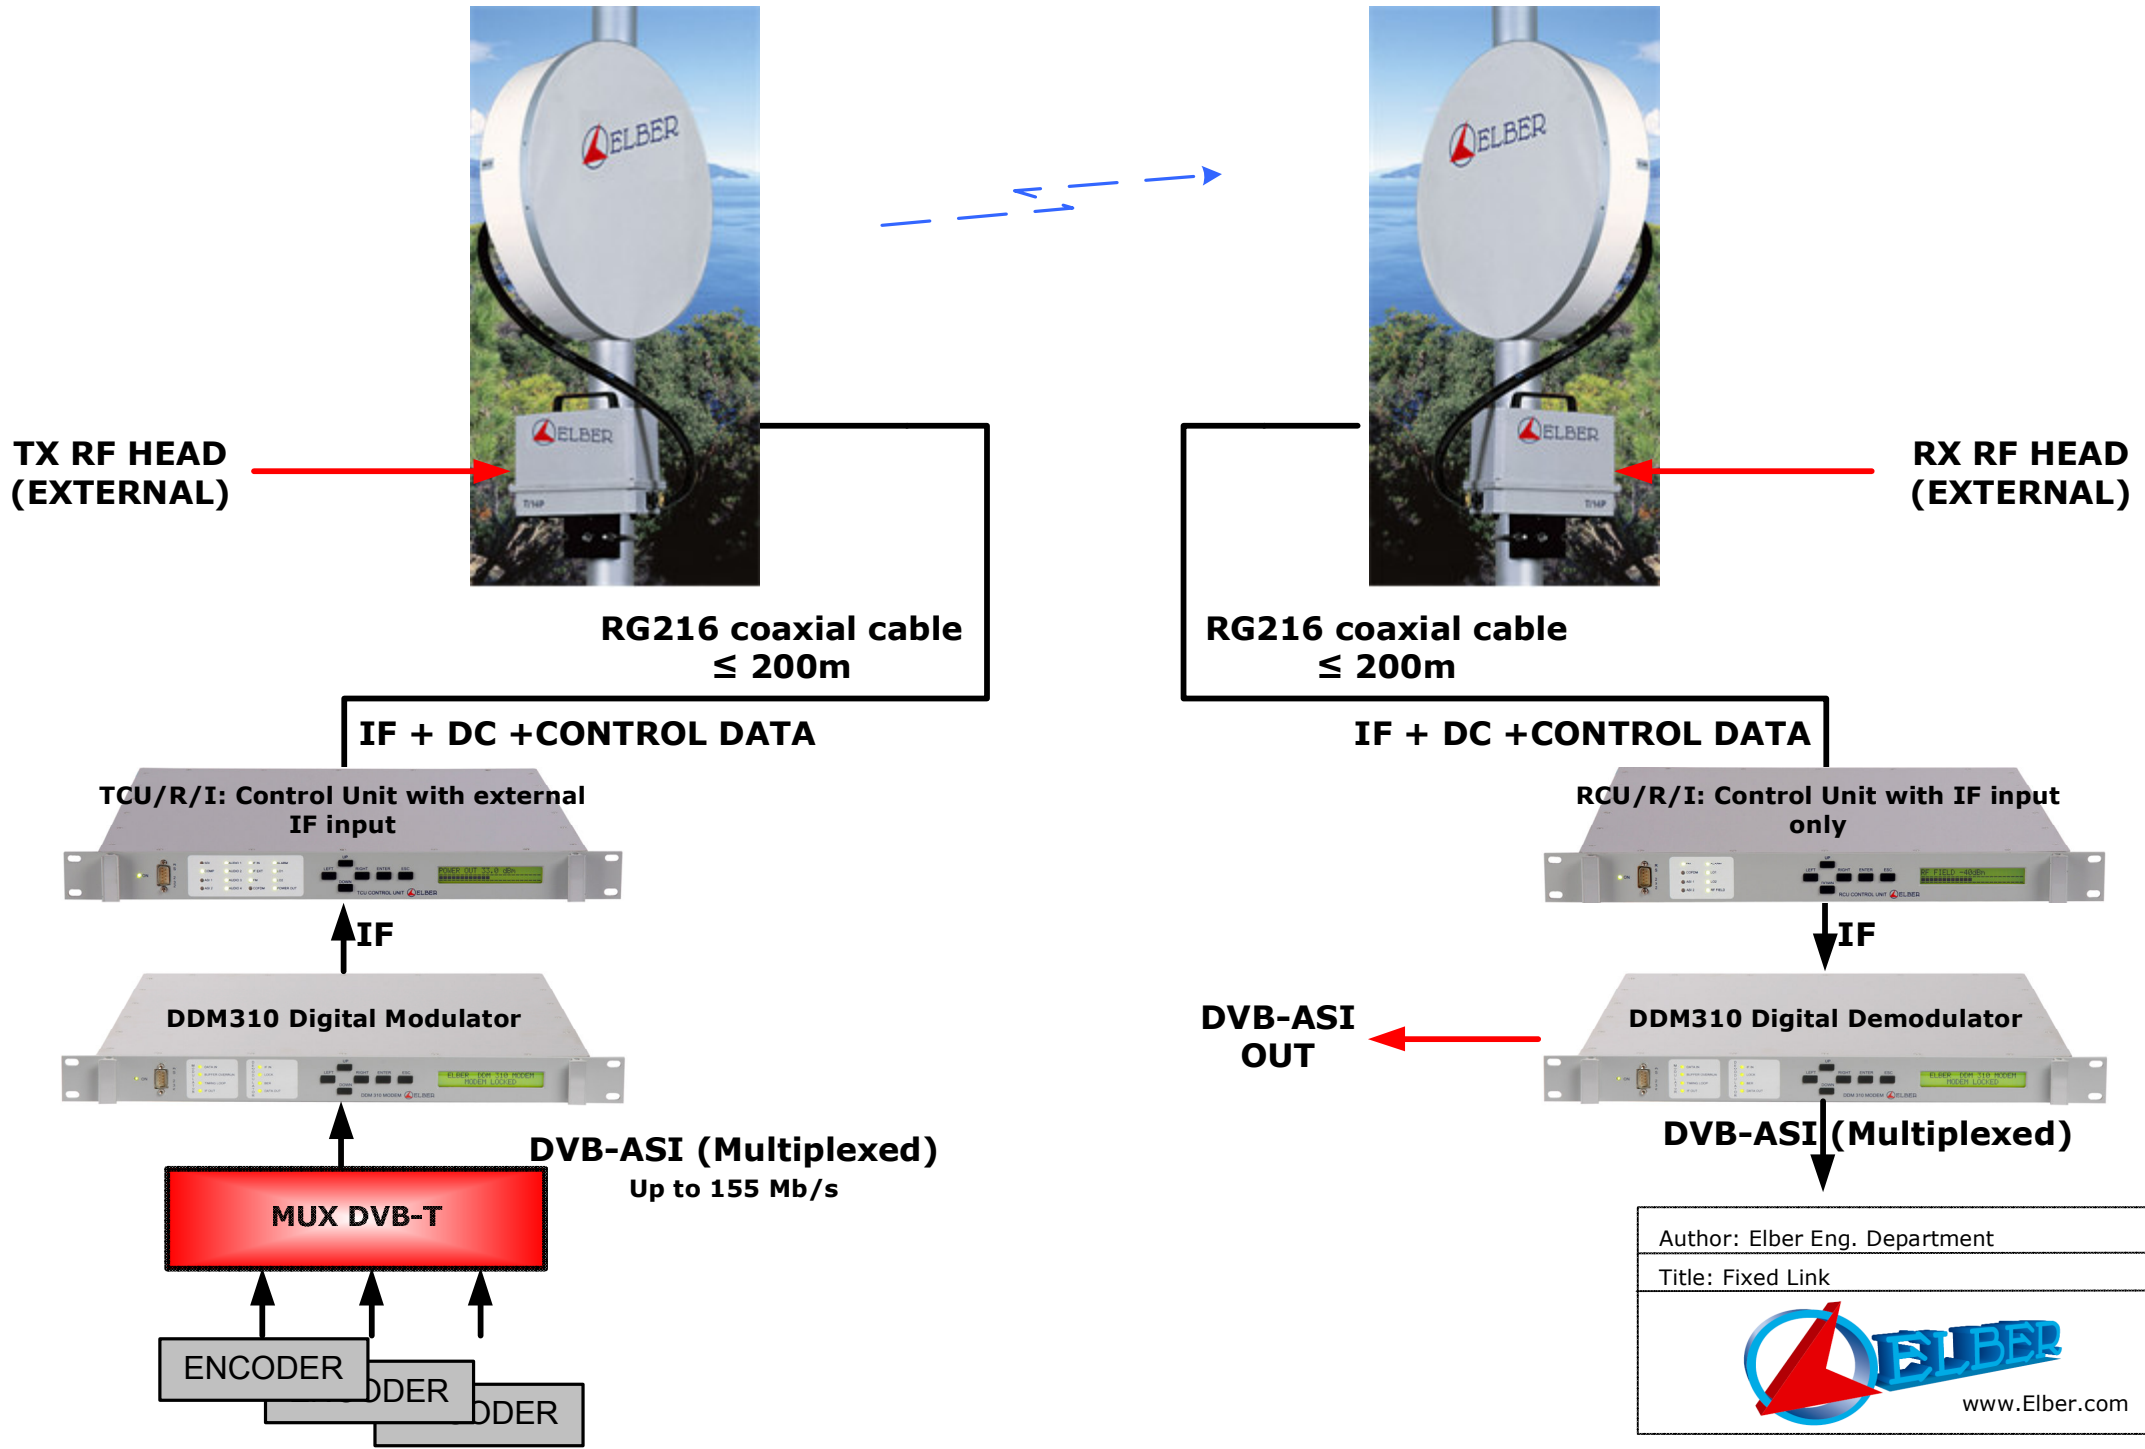

**RG216 coaxial cable
≤ 200m**

**RX RF HEAD
(EXTERNAL)**

**RG216 coaxial cable
≤ 200m**

IF + DC + CONTROL DATA

IF + DC + CONTROL DATA

**TCU/R/I: Control Unit with external
IF input**

**RCU/R/I: Control Unit with IF input
only**

DDM310 Digital Modulator

DDM310 Digital Demodulator

**DVB-ASI
IN**

**DVB-ASI
OUT**

IF

IF

Analogue Indoor Modular Version with MODEM 2GHz

Analogue Split-type Version with Intermediate Hop

Digital Split-type Version with Intermediate Hop

Digital Bi-Directional Split-type Version

Multiplexed Input - Digital Split-type Version

**TX RF HEAD
(EXTERNAL)**

**RG216 coaxial cable
≤ 200m**

**RX RF HEAD
(EXTERNAL)**

**RG216 coaxial cable
≤ 200m**

IF + DC + CONTROL DATA

IF + DC + CONTROL DATA

Digital Indoor Slim Line Version c/w Multiplexer

Digital Indoor Slim Line Version with DVB-T MUX

Digital Split-type Version with DVB-T MUX