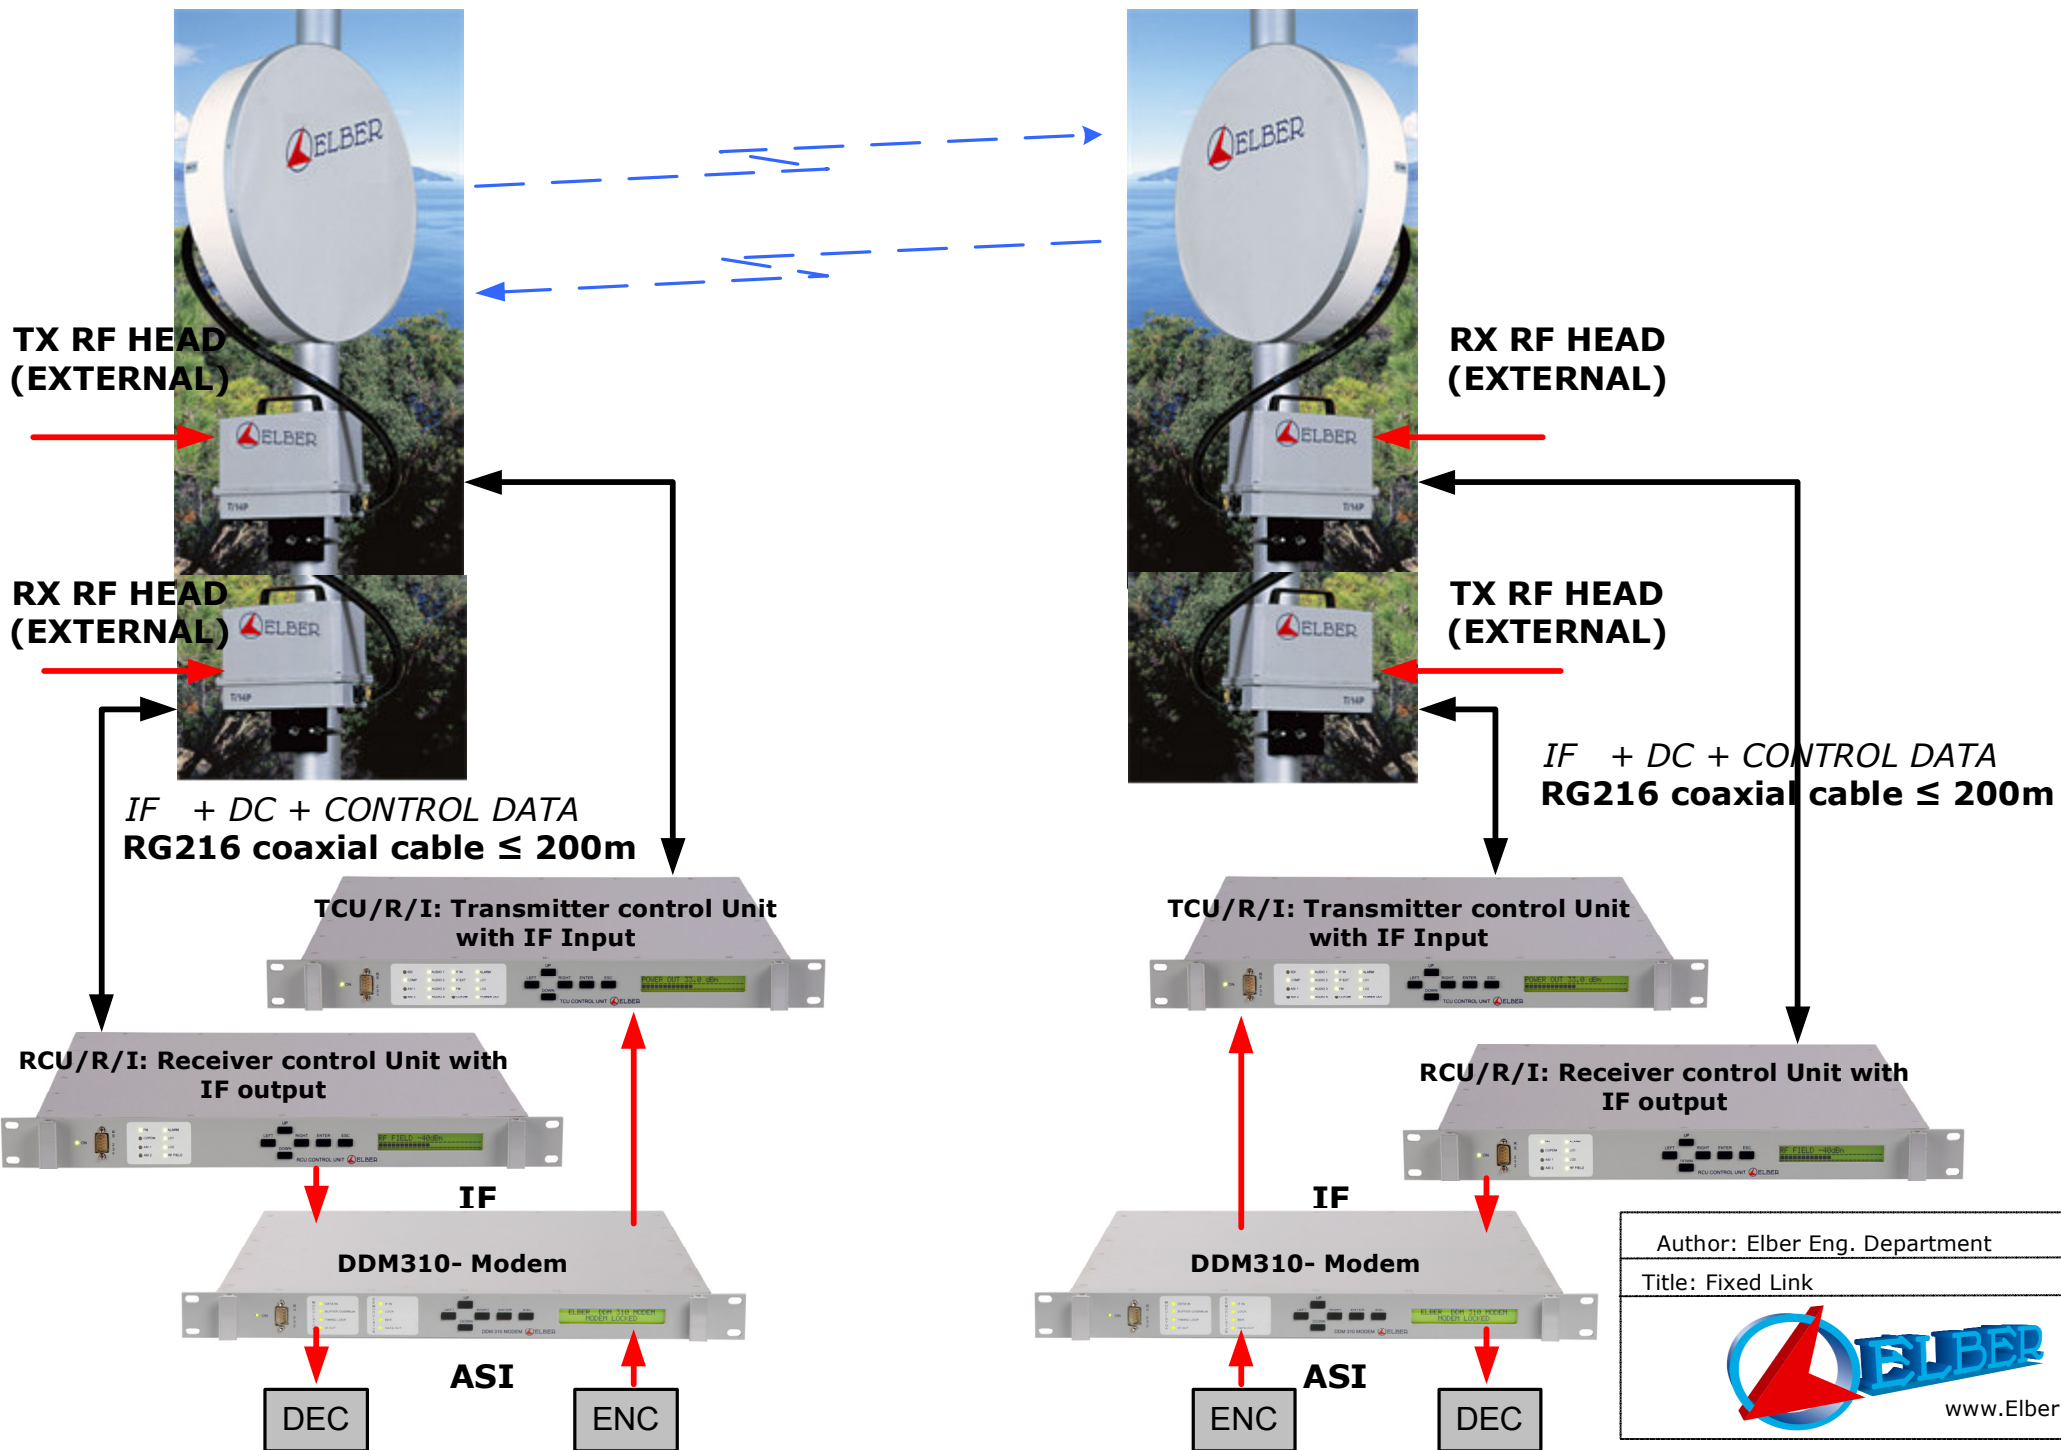

**RG216 coaxial cable
≤ 200m**

**RX RF HEAD
(EXTERNAL)**

**RG216 coaxial cable
≤ 200m**

IF + DC + CONTROL DATA

IF + DC + CONTROL DATA

**TCU/R/I: Control Unit with external
IF input**

**RCU/R/I: Control Unit with IF input
only**

DDM310 Digital Modulator

DDM310 Digital Demodulator

**DVB-ASI
IN**

**DVB-ASI
OUT**

IF

IF

Analogue Indoor Modular Version with MODEM 2GHz

Analogue Split-type Version with Intermediate Hop

Digital Split-type Version with Intermediate Hop

Digital Bi-Directional Split-type Version

Multiplexed Input - Digital Split-type Version

**TX RF HEAD
(EXTERNAL)**

**RG216 coaxial cable
≤ 200m**

**RX RF HEAD
(EXTERNAL)**

**RG216 coaxial cable
≤ 200m**

IF + DC + CONTROL DATA

IF + DC + CONTROL DATA

Digital Indoor Slim Line Version c/w Multiplexer

Digital Indoor Slim Line Version with DVB-T MUX

Digital Split-type Version with DVB-T MUX