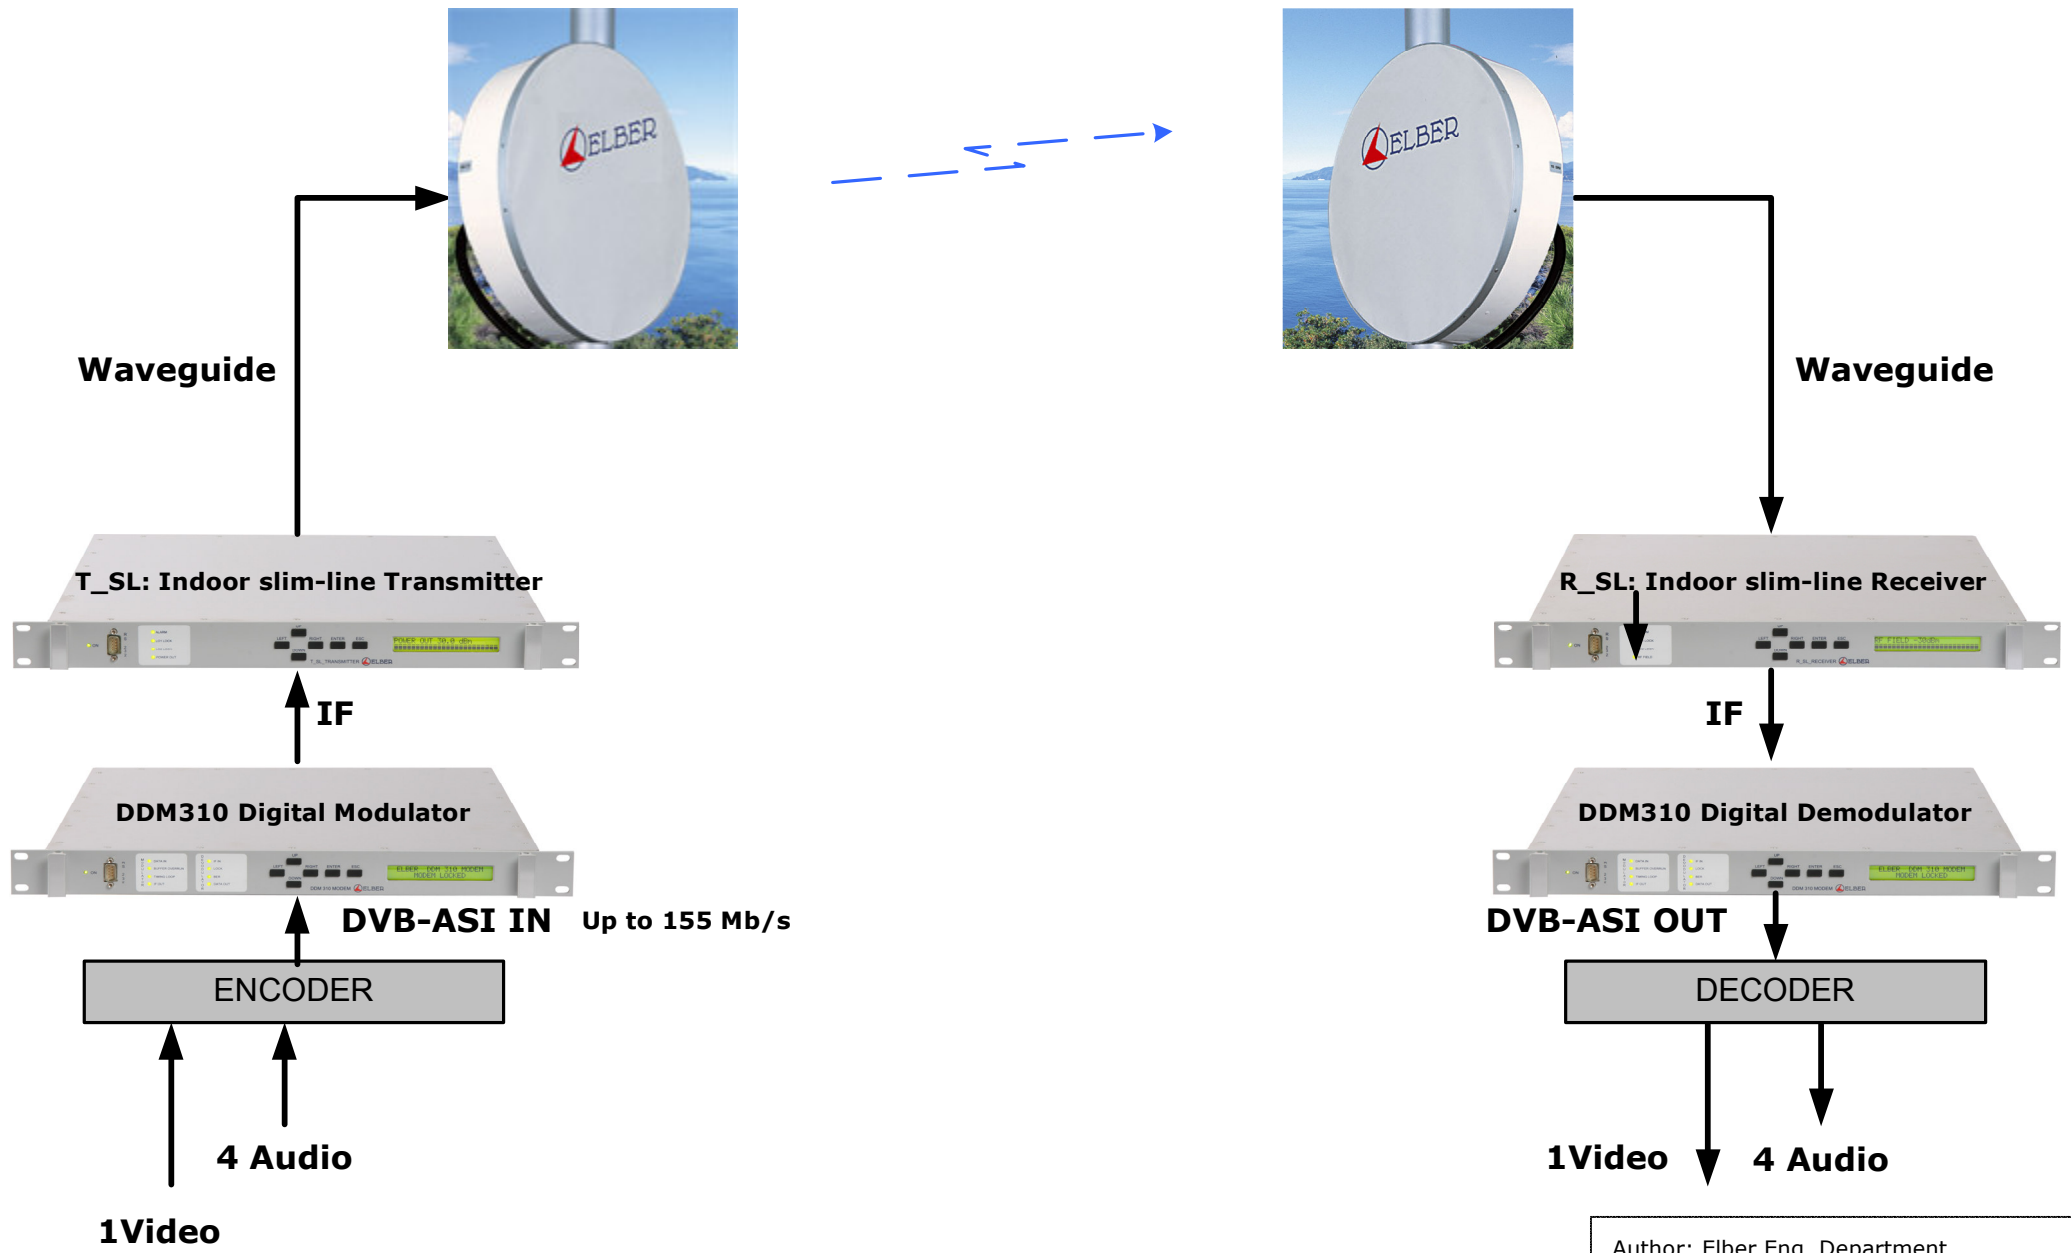

Author: Elber Eng. Department

Title: Fixed Link

www.Elber.com

Analogue Split-type Version

Author: Elber Eng. Department

Title: Fixed Link

www.Elber.com

Analogue Indoor Modular Version

Author: Elber Eng. Department

Title: Fixed Link

www.Elber.com

Digital Indoor Slim Line Version

Author: Elber Eng. Department

Title: Fixed Link

www.Elber.com

Digital Indoor Modular Version

Author: Elber Eng. Department
Title: Fixed Link

www.Elber.com

Digital Split-type Version

Author: Elber Eng. Department

Title: Fixed Link

www.Elber.com

Analogue to Digital Up-Gradable Split

**TX RF HEAD
(EXTERNAL)**

**RG216 coaxial cable
≤ 200m**

**RX RF HEAD
(EXTERNAL)**

**RG216 coaxial cable
≤ 200m**

IF + DC + CONTROL DATA

IF + DC + CONTROL DATA

**TCU/R/I: Control Unit with external
IF input**

**RCU/R/I: Control Unit with IF input
only**