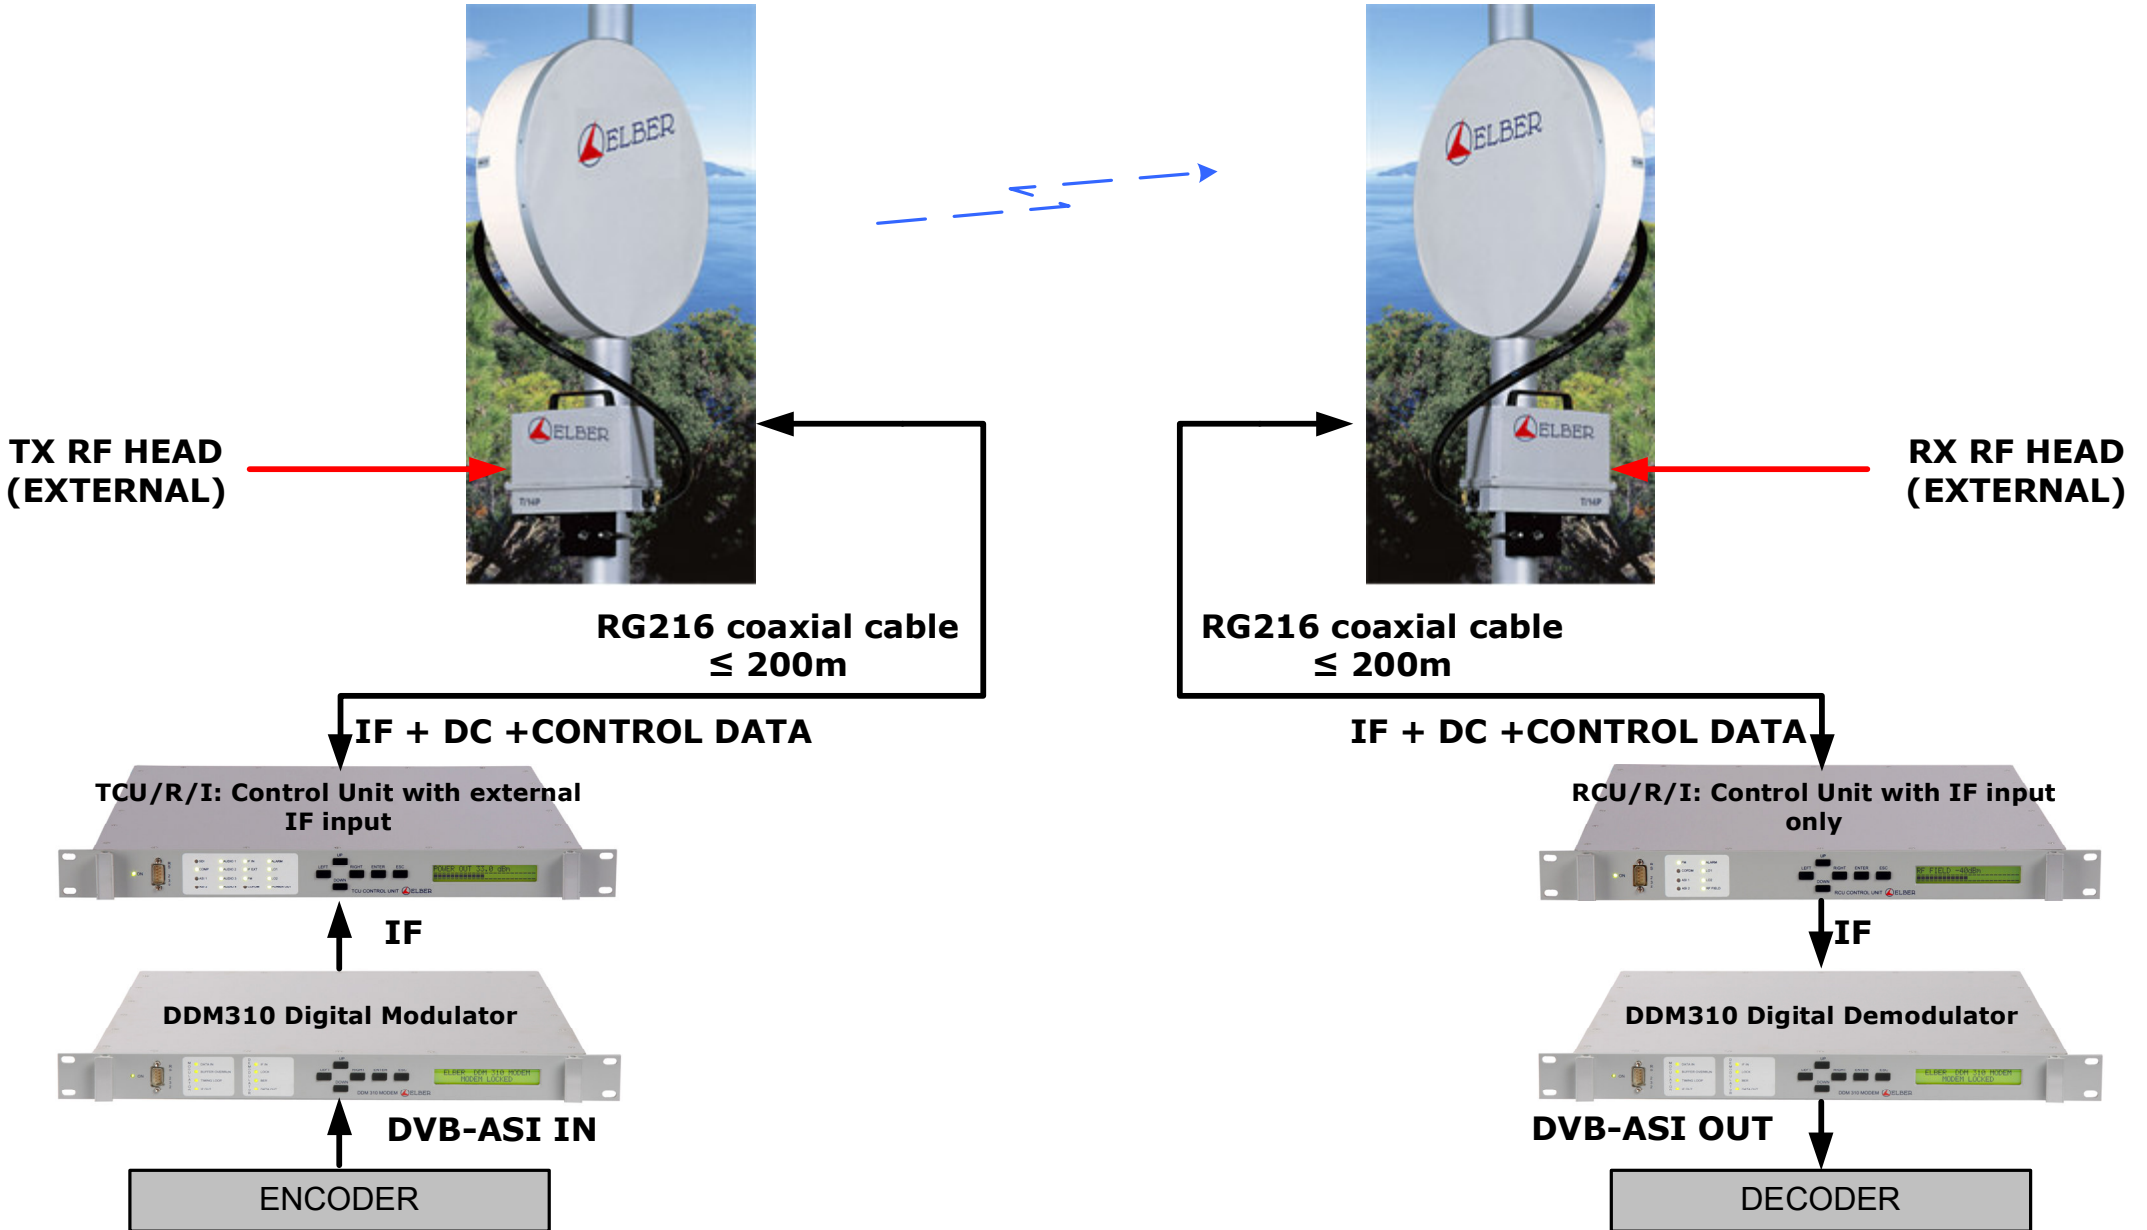

Author: Elber Eng. Department

Title: Fixed Link

www.Elber.com

Digital Indoor Slim Line Version

Author: Elber Eng. Department

Title: Fixed Link

www.Elber.com

Digital Indoor Modular Version

Author: Elber Eng. Department
Title: Fixed Link

www.Elber.com

Digital Split-type Version

Author: Elber Eng. Department

Title: Fixed Link

www.Elber.com

Analogue to Digital Up-Gradable Split

**TX RF HEAD
(EXTERNAL)**

**RG216 coaxial cable
≤ 200m**

**RX RF HEAD
(EXTERNAL)**

**RG216 coaxial cable
≤ 200m**

IF + DC + CONTROL DATA

IF + DC + CONTROL DATA

**TCU/R/I: Control Unit with external
IF input**

**RCU/R/I: Control Unit with IF input
only**

DDM310 Digital Modulator

DDM310 Digital Demodulator

**DVB-ASI
IN**

**DVB-ASI
OUT**

IF

IF

Analogue Indoor Modular Version with MODEM 2GHz

Analogue Split-type Version with Intermediate Hop